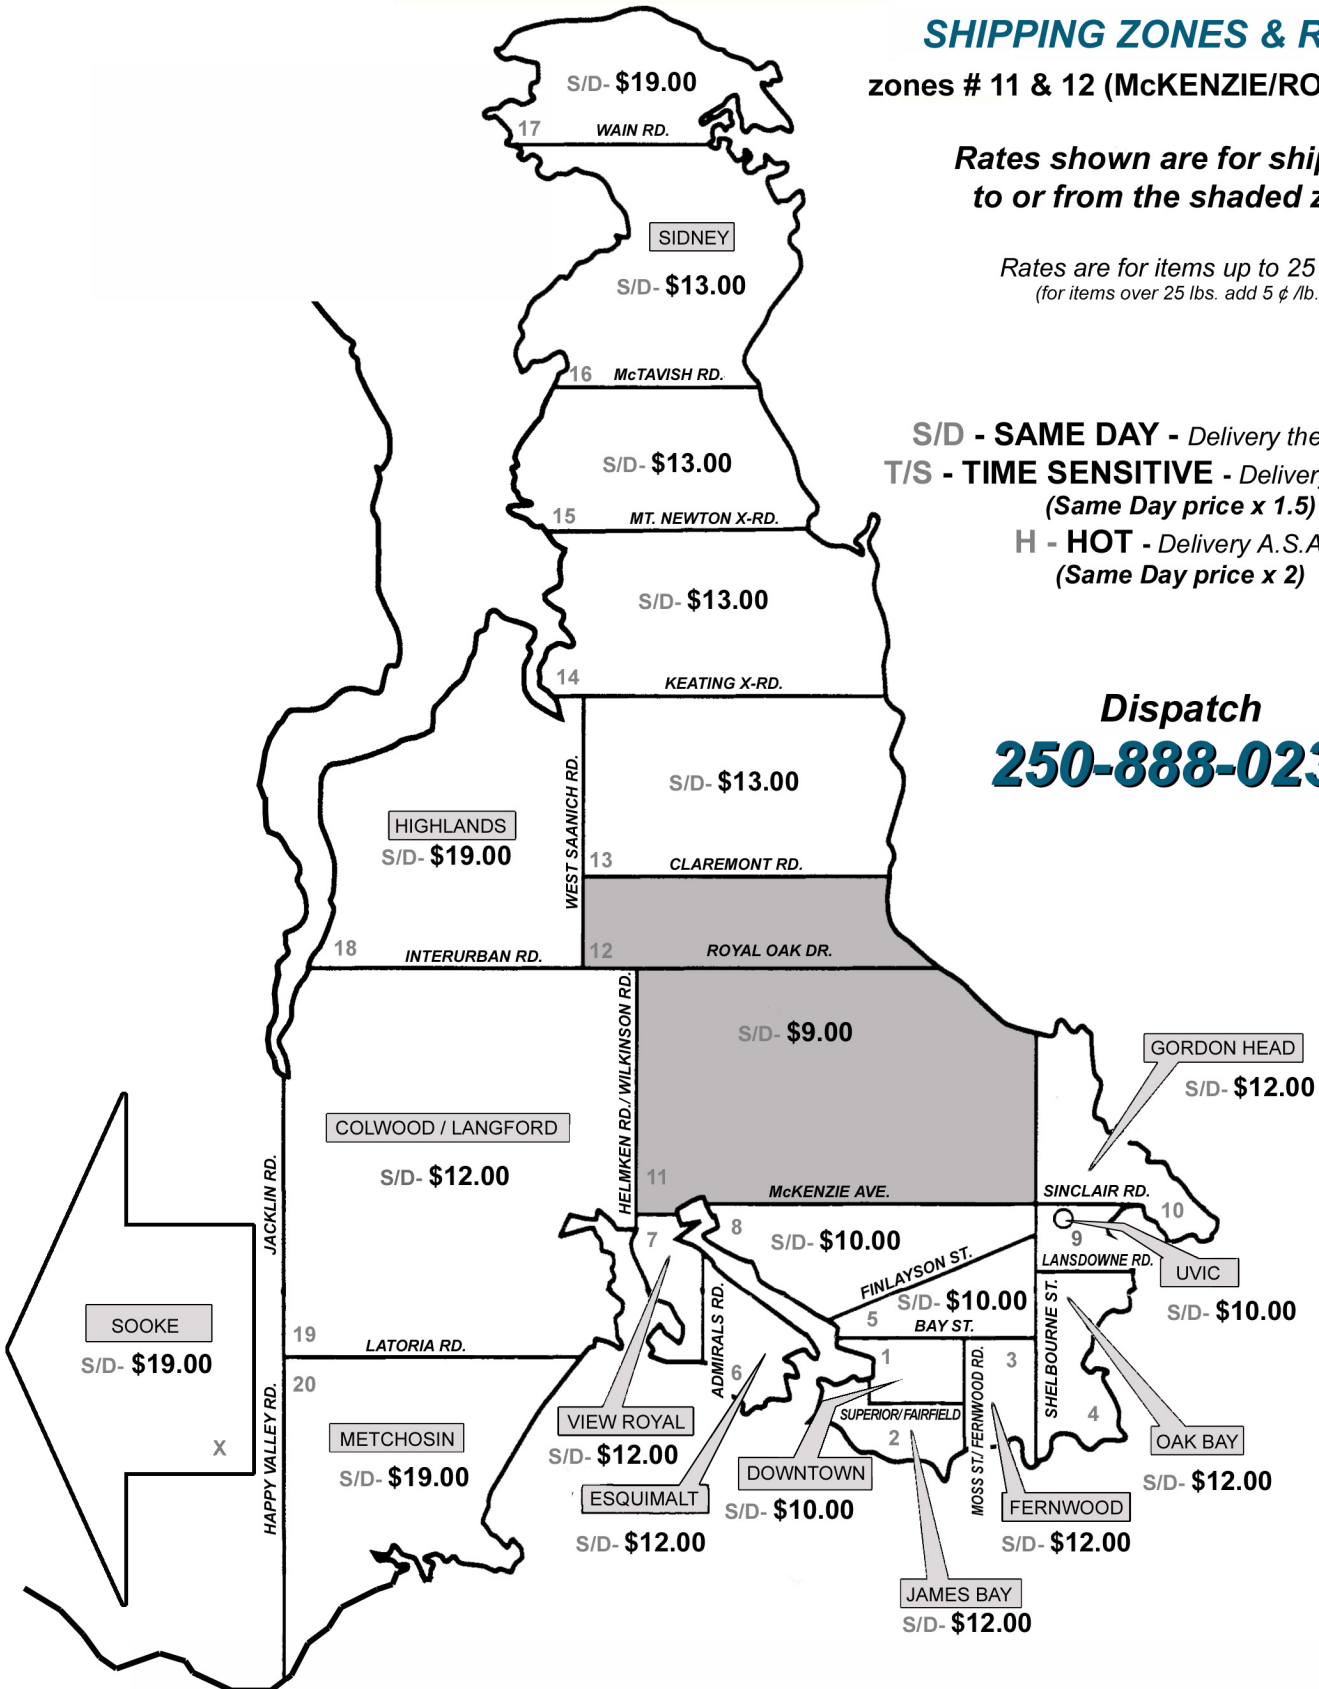

1592 Noelle Place
 Victoria, BC Canada V8N 4T1
 info@timesensitivecouriers.com
 www.timesensitivecouriers.com

SHIPPING ZONES & RATES

zones # 11 & 12 (McKENZIE/ROYAL OAK)

Rates shown are for shipping to or from the shaded zone

Rates are for items up to 25 lbs.
 (for items over 25 lbs. add 5 ¢ /lb.)

S/D - SAME DAY - Delivery the Same Day
T/S - TIME SENSITIVE - Delivery in 1-3 Hours
 (Same Day price x 1.5)
H - HOT - Delivery A.S.A.P
 (Same Day price x 2)

Dispatch
250-888-0236

Rates include current fuel surcharges. Rates may change with the price of fuel.